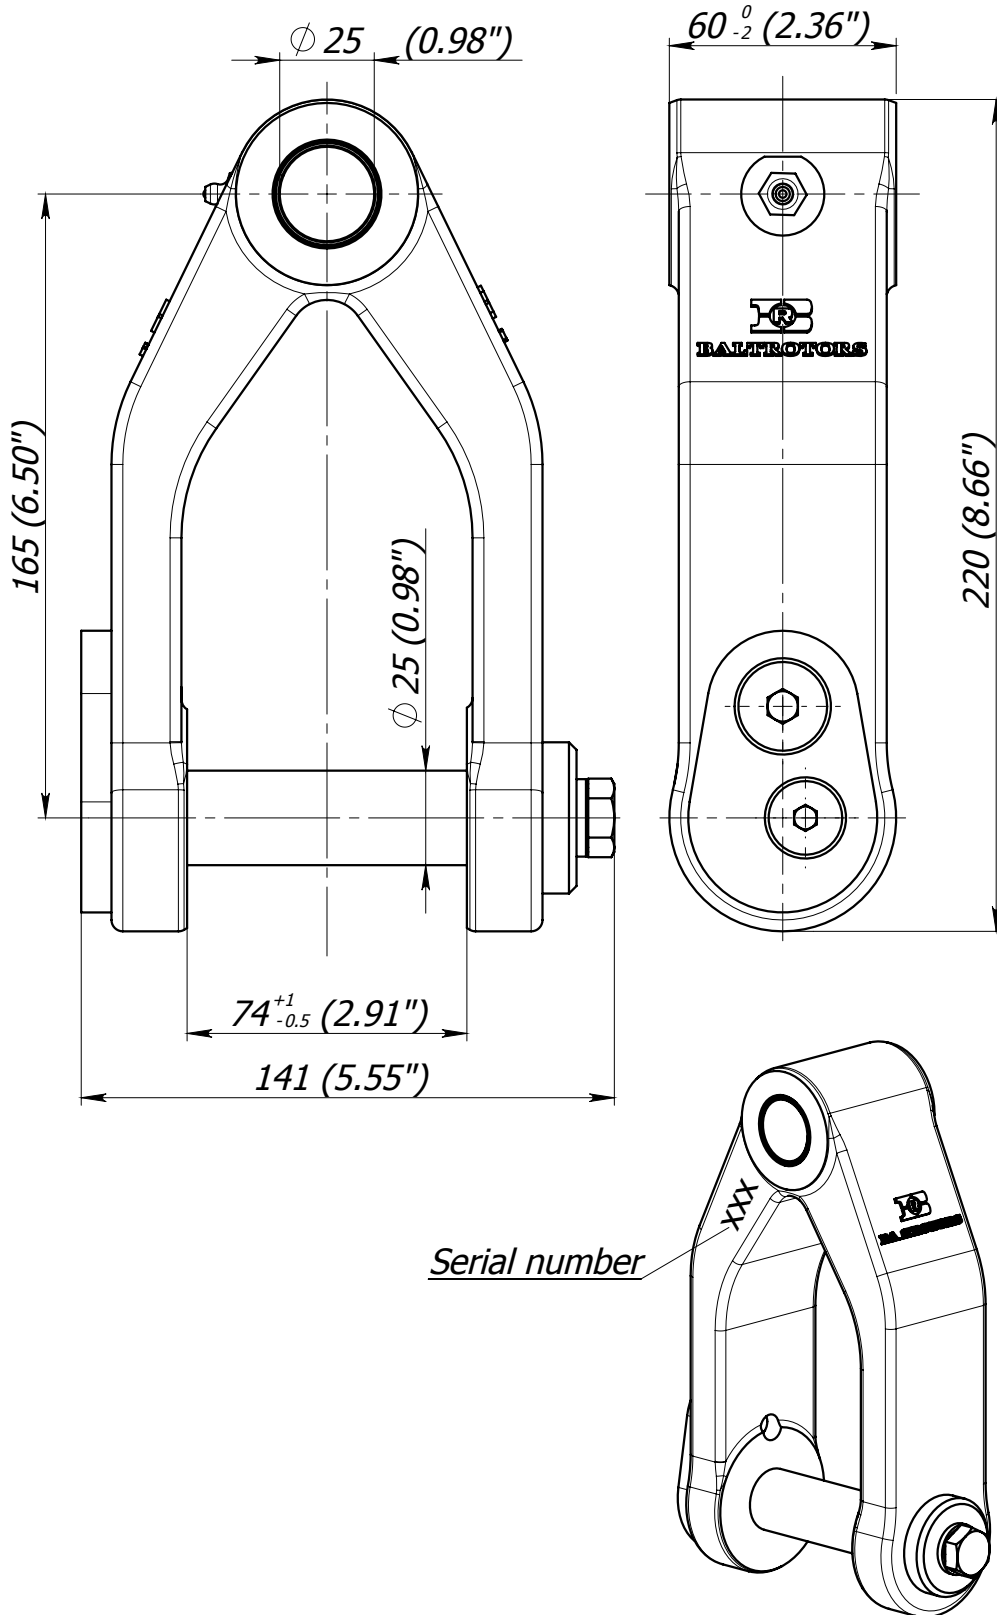

LINK BRM 1-73

* Weight - 4.78 kg (10.53 lb)

* Fill grease Starplex EP 2, through lubricating nipple (pos. 10), until it will appear to the external surfaces. Greasing must be repeated after every 8 working hours of the link.